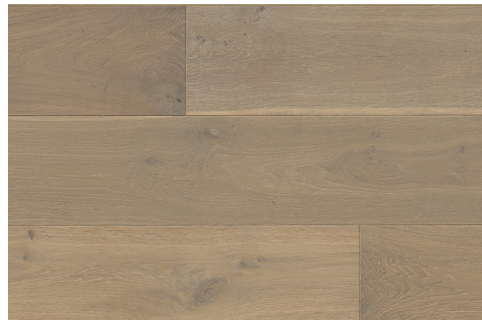

EUROPEAN OAK GARDANNE