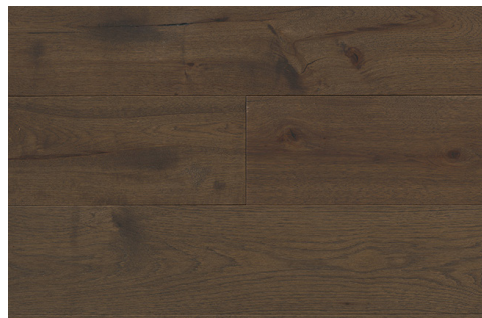

HICKORY PELCOURT