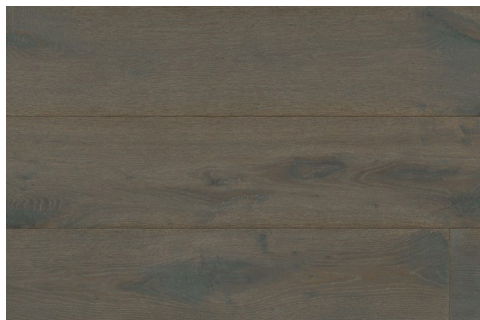

EUROPEAN OAK LUNA

EUROPEAN OAK VELA

EUROPEAN OAK PELOSA

LEARN MORE ABOUT
MILL CREEK COLLECTION

MILL CREEK EUROPEAN OAK WOODSON

MILL CREEK

Textured with genuine band-saw marks straight from the sawmill, and colored with all-natural aging effects, the Mill Creek Collection offers the authentic look and feel of a reclaimed wood floor. Topped with a durable ultra-matte UV urethane, Mill Creek floors speak of generations past and will last for generations to come. A great option for walls as well!